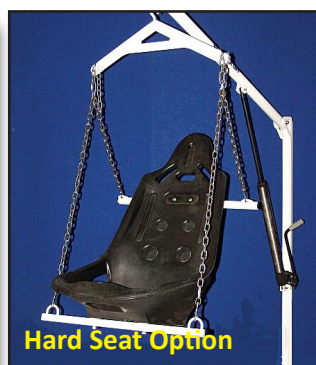

Aqua Creek Products

The Total Solution for Pool and Spa Access

The Super Power EZ Lift™

Item# F-190PHBL

The Super Power EZ Lift™ is a modified version of our very popular Power EZ Lift™ to be used on above ground backyard swimming pools.

The Super Power EZ Lift™ was specifically designed to clear walls 10 inches thick and up to 58 inches high with push button ease, making it perfect for your above ground backyard pool or spa.

All stainless steel construction with the same durable powder coating provided on all of our other lift models, this lift was built for years of trouble free use.

Features:

- 400 Pound (181 kg) weight capacity
- Rechargeable battery operation with charger
- Clears walls up to 58" high, 10" thick
- Removable manual rotation bar
- Durable mesh sling- standard size: 38"x20"
- Adjustable stainless steel chains
- 5 year limited structural warranty
- 2 year warranty on actuator

Options:

- *Hard Seat Option* - Item #F-0320HSO
- *Youth Sling* - Item #F-34EZCS / 18"x34" (46x86cm)
- *Extra Large Sling* - Item #F-037EZLS / 28"x50" (71x127cm)
- *Standard Sling with rigid insert & seat belt* - Item #F-036RSS
- *Cover* - Item #F-440HBC