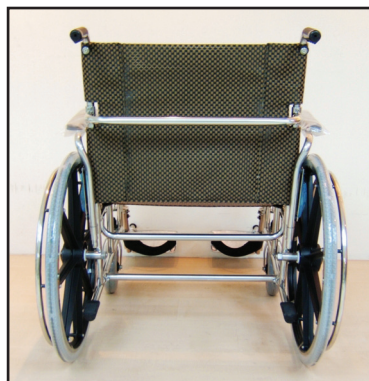

# Stainless Steel Aquatic Wheelchairs

Our stainless steel aquatic chairs are ideal for use in swimming pools with ramps or beach entry. Constructed of durable and corrosion resistant stainless steel, these chairs will provide you with years of trouble free use.

Upholstery is mildew resistant and is suitable for daily use in harsh pool environments.

F-058SSWC  
24" Wheelchair

F-053SSWC - 16" wide seat wheelchair - 350 lb weight capacity

F-052SSWC - 18" wide seat wheelchair - 350 lb weight capacity

F-051SSWC - 20" wide seat wheelchair - 350 lb weight capacity

F-058SSWC - 24" wide seat wheelchair - 550 lb weight capacity

F-057SSWC - 22" wide seat wheelchair (non-collapsible) - 600 lb weight capacity

F-057SSWC  
22" Non-Collapsible  
Wheelchair  
(back view)

**PROUDLY SOLD BY:**