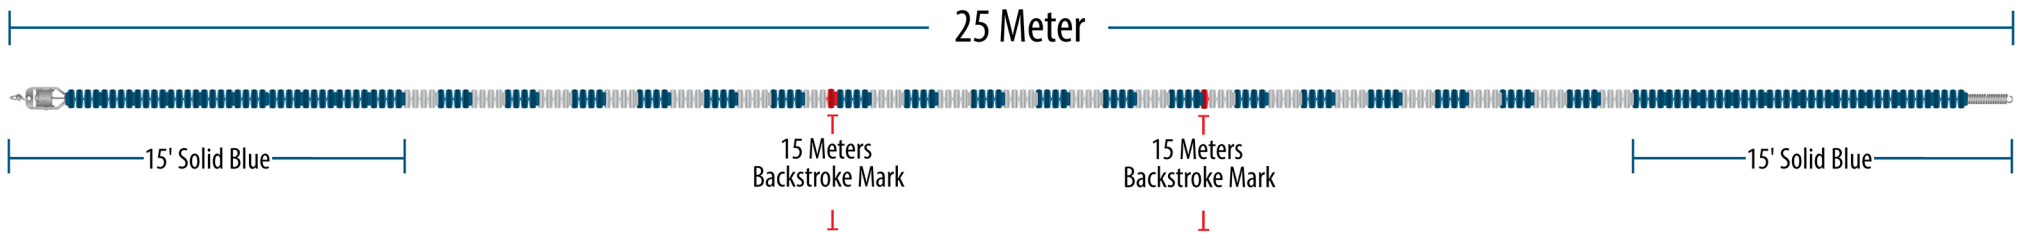

Competitor Racing Lanes

Sample 25 Meter Racing Lane

Notes:

- 25 Meter Blue/White Racing Lane
- Solid Blue 15' Ends
- Red Backstroke Markers at 15 meters
- Total Lane length is always from the end of the take up reel to the end of the spring
- If your lane line goes beyond the touching point of the walls and span your gutter then you will need extension hooks