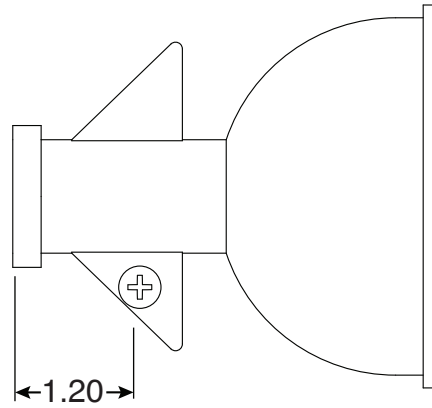

# Bronze Cup Anchor with Cross Bar CPB

Part No.  
PH-82-B

Parts List	
QTY	Description
1	PH-82-B Cup
1	10-24 x 3/8" Brass Screw

• Chrome Plated Bronze

Page 1 of 1

Perma-Cast Co. Pueblo, CO  
www.permacastonline.com  
Call 800-748-2770