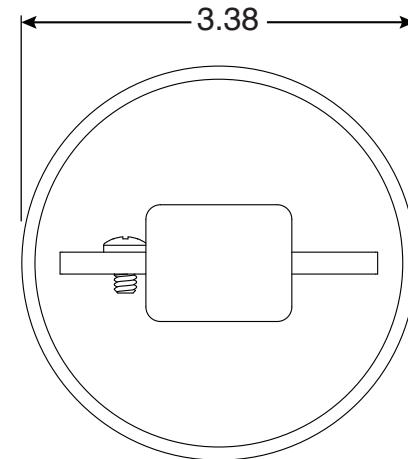

# Bronze Cup Anchor with Cross Bar CPB

Part No.  
PH-82-B

Parts List	
QTY	Description
1	PH-82-B Cup
1	10-24 x 3/8" Brass Screw

• Chrome Plated Bronze

Page 1 of 1

Perma-Cast Co. Pueblo, CO  
www.permacastonline.com  
Call 800-748-2770