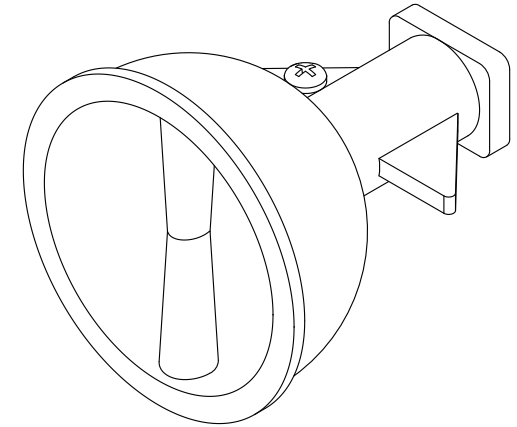

# Bronze Cup Anchor with Cross Bar CPB

Part No.  
PH-82-B

Parts List	
QTY	Description
1	PH-82-B Cup
1	10-24 x 3/8" Brass Screw

• Chrome Plated Bronze

Page 1 of 1

Perma-Cast Co. Pueblo, CO  
www.permacastonline.com  
Call 800-748-2770