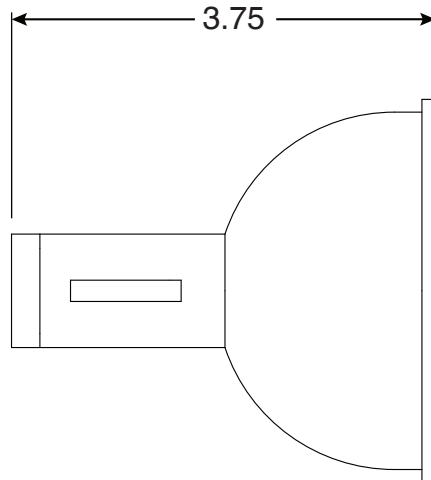

# Bronze Cup Anchor with Cross Bar CPB

Part No.  
PH-82-B

Parts List	
QTY	Description
1	PH-82-B Cup
1	10-24 x 3/8" Brass Screw

• Chrome Plated Bronze

Page 1 of 1

Perma-Cast Co. Pueblo, CO  
www.permacastonline.com  
Call 800-748-2770