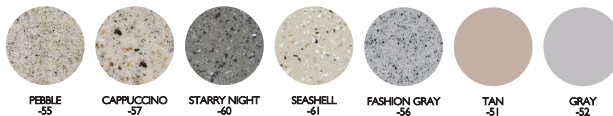

STANDARD COLORS