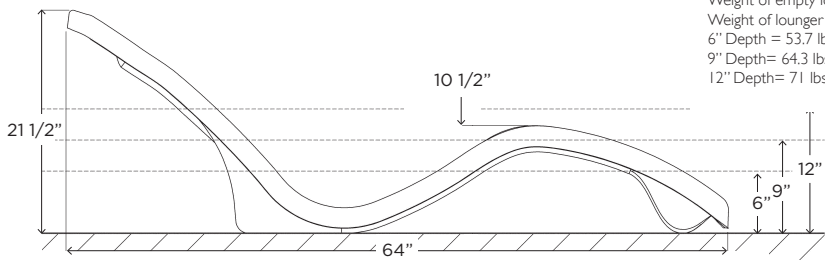

POOL LOUNGER DIMENSIONS

Weight of empty lounger = 25 lbs
Weight of lounger in water:
6" Depth = 53.7 lbs
9" Depth = 64.3 lbs
12" Depth = 71 lbs

See how easy they are to move at srsmith.com/CommercialLoungers

S.R.Smith, LLC
800.824.4387
srsmith.com