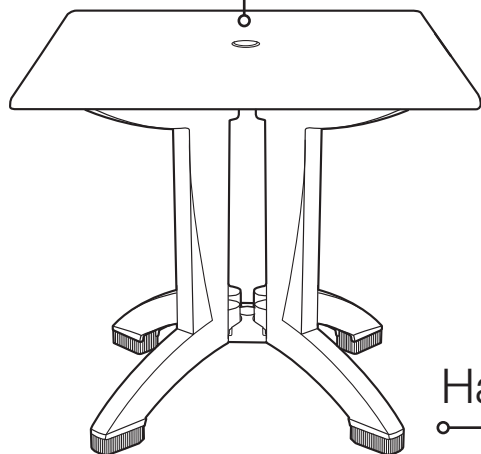

Aquaba 32" Square Pedestal Tables

Spare Parts

Umbrella Plug USSP0027 to USSP0032

Hardware Kit & Footpads - USSP0210 & USSP0213