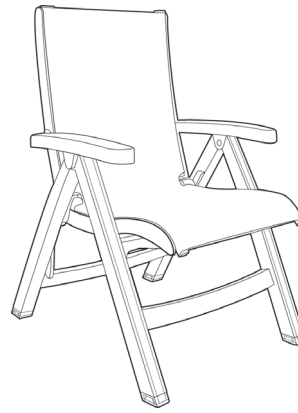

Jamaica Beach Folding Sling Chair - Colored Frames

Back Height:	40"
Seat Height:	18.5"
Arm Height:	26"
Depth:	29"
Width:	24.75"
Weight:	16.5 lbs

Product Specifications

Product Description	Reference Number	Color	UPC Code 014306	Weight Each (lbs.)	Master Pack	Master Pack Volume (cu. ft)
Jamaica Beach Folding Sling Chair Bronze	UT002037	Khaki	934983	19.30	2	7.55
	UT003037	Spa Blue	934990	19.30	2	7.55
	US112037	Straw	934778	19.30	2	7.55
Sandstone	UT002066	French Taupe	935010	19.30	2	7.55
	US112066	Straw	934792	19.30	2	7.55
Charcoal	UT002002	Gray Tweed	935027	19.30	2	7.55
	US112002	Straw	934785	19.30	2	7.55
Teakwood	UT002008	Khaki	935003	19.30	2	7.55
French Taupe	US112181	Straw	934815	19.30	2	7.55

Features & Benefits Warranty: Fabric: 3 yrs. and Frame: 3 yrs.

- Meets the performance standards of EN 581-1 and EN 581-2 for commercial use.
- Specifically designed to provide comfort and ease of utilization and storage in hospitality environments.
- Grosfillex® high strength textilene fabric specifically woven to resist discoloration by the sunlight, mold & mildew, sagging, soiling and wear & tear on balconies and in the public areas of resorts, hotels, and motels.
- Color coordinates with all Grosfillex® resin sling chaises: Nautical, Marina, Catalina, and Calypso.
- Rated to 300 lbs. in compliance with the requirements of EN 1728 for non-residential use.
- Hard wearing footpads for extra wear resistance on hard deck surfaces.
- Folds flat for easy storage.
- Easy to clean - simply powerwash!
- A locking device secures the seat of the chair into position for safe use.
- Easy to replace sling fabric for repair or renovation.