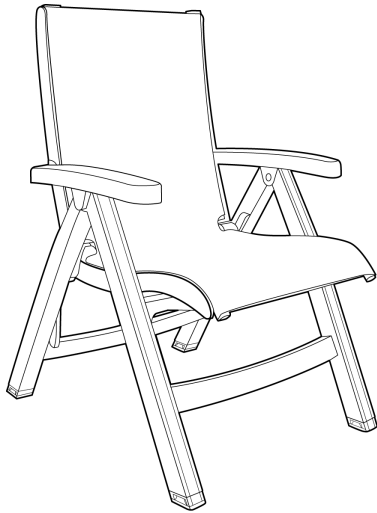

Jamaica Beach Folding Sling Chair

Spare Parts

Replacement Sling Hardware Kit USSP0326

* For hardware kit, see replacement sling spec sheet for Jamaica Beach Folding Chair

Footpads USSP0291 & USSP0292

Reference	Description	Price US	Price CA	Price MX
USSP0291	FOOTPADS SET BELIZE BLACK	$9.99	$13.32	$11.06
USSP0292	FOOTPADS SET BELIZE WHITE	$9.99	$13.32	$11.06
USSP0326	REPL SLING HDW KIT JAVA/JB FLD	$2.85	$3.80	$3.30