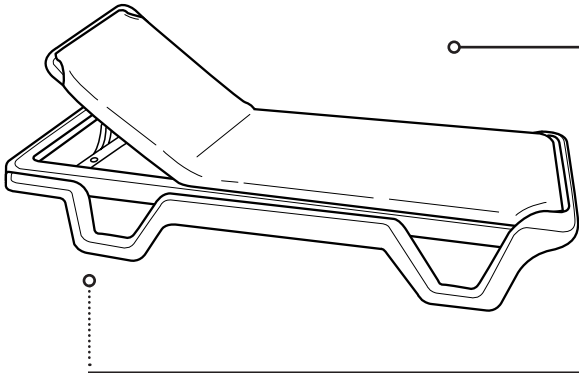

Marina Adjustable Sling Chaise

Spare Parts